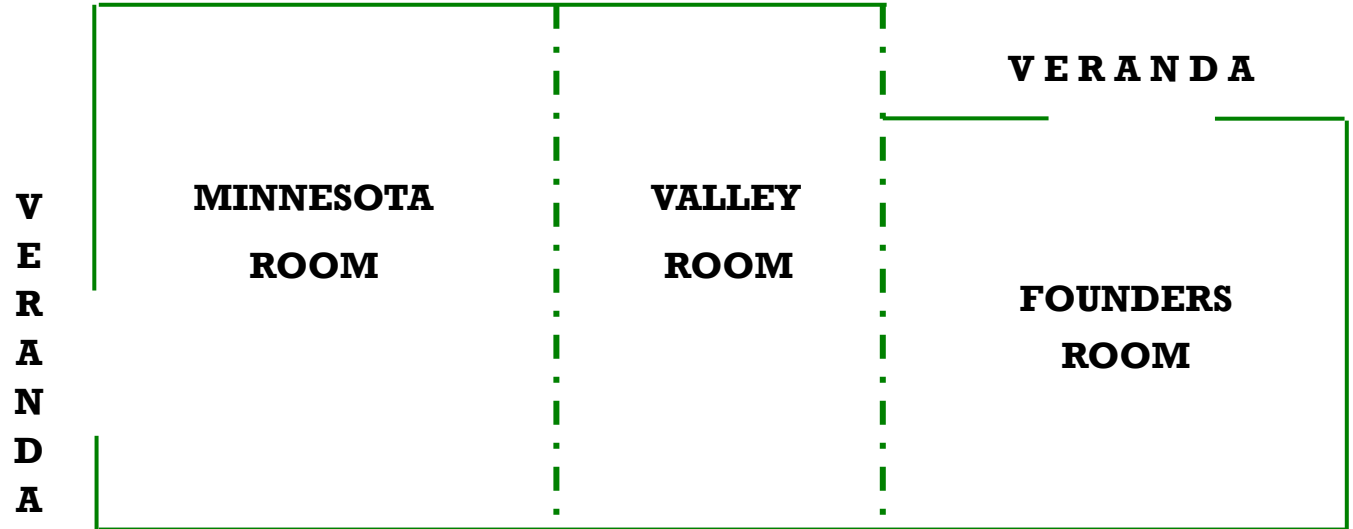

MEETING PLANNER GUIDE

<u>MEETING ROOM</u>	<u>DIMENSIONS</u>	<u>SQ. FT.</u>	<u>SCHOOLROOM</u>	<u>THEATER</u>	<u>CONFERENCE</u>	<u>U-SHAPE</u>	<u>RECEPTION</u>	<u>BANQUET</u>
Minnesota	41 X 51	2091	100	300	60	60	150	120
Valley	30 X 51	1530	50	180	40	30	80	90
Founders	19 X 26	494	20	50	16	20	30	30
Chambers	20 X 44	880	50	150	30	25	100	80
Ballroom	90 X 128	4115	200	350	N/A	N/A	350	350

Contact:

Patricia Mullen, Director of Catering, at 952-884-8552

or via e-mail: pmullen@mvccgolf.com