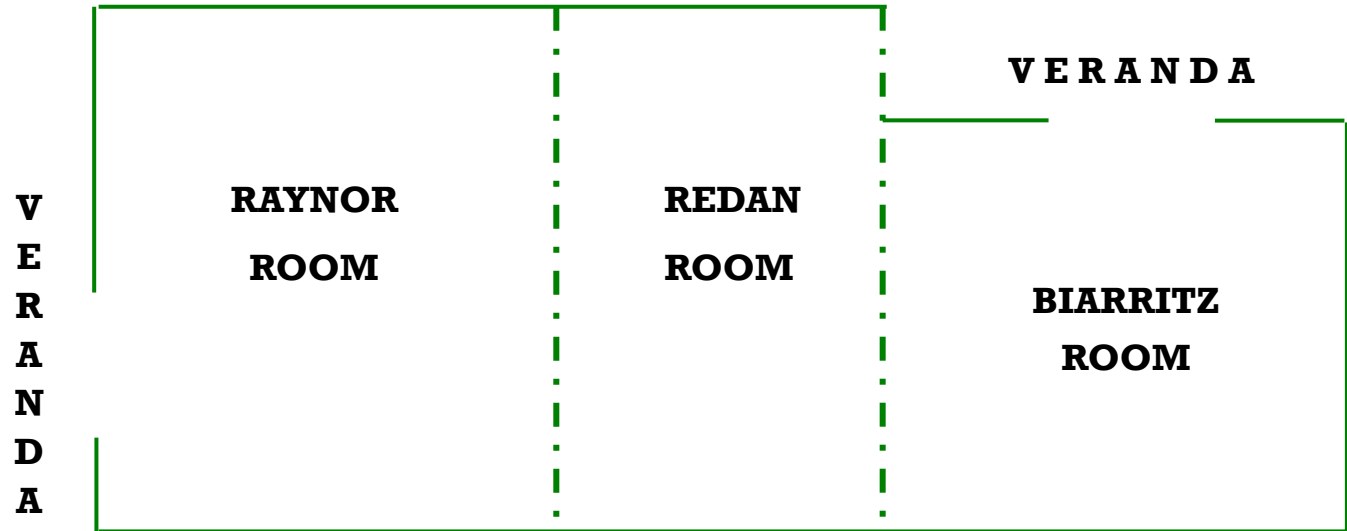

MEETING PLANNER GUIDE

<u>MEETING ROOM</u>	<u>DIMENSIONS</u>	<u>SQ. FT.</u>	<u>SCHOOLROOM</u>	<u>THEATER</u>	<u>CONFERENCE</u>	<u>U-SHAPE</u>	<u>RECEPTION</u>	<u>BANQUET</u>
Raynor	41 X 51	2091	100	300	60	60	150	120
Redan	30 X 51	1530	50	180	40	30	80	90
Biarritz	19 X 26	494	20	50	16	20	30	30
Chambers	20 X 44	880	50	150	30	25	100	80
Ballroom	90 X 128	4115	200	350	N/A	N/A	300	300

Contact:

Patricia Mullen, Director of Catering, at 952-884-8552

or via e-mail: pmullen@mvccgolf.com