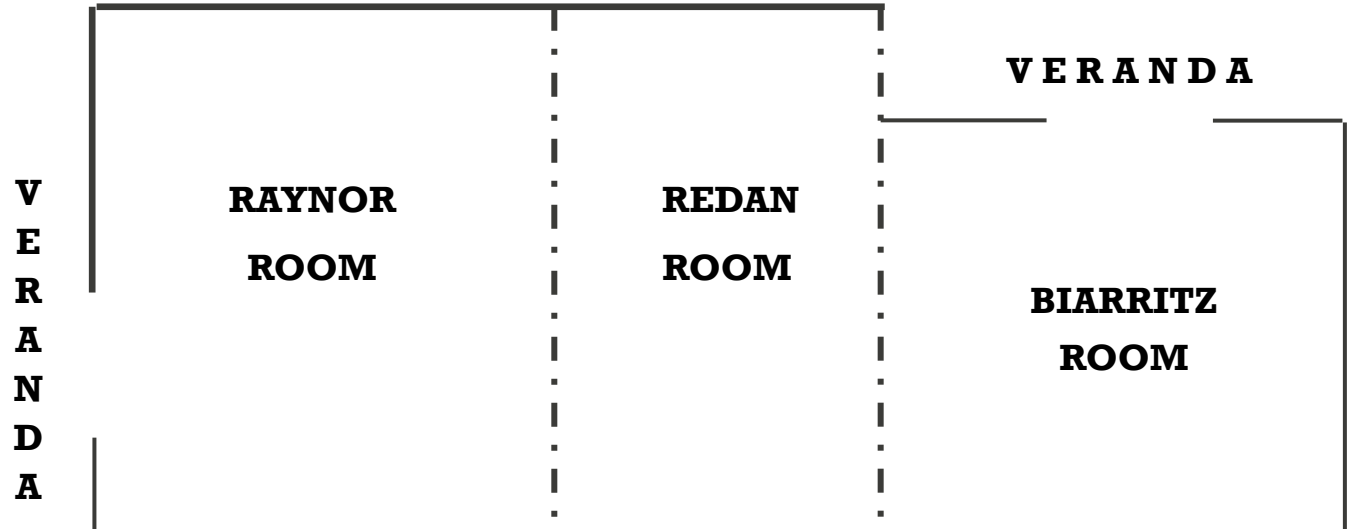

MINNESOTA VALLEY
- country club -

**Minnesota Valley
Country Club**
6300 Auto Club Road
Bloomington, MN 55438
952-884-2409

Directions

From 494:

Take Normandale Blvd. exit and go straight south all the way to the end (approximately 4 miles).

At the end the road will curve to the right and become Auto Club Road going east.

The Club is located about 4 blocks on the right.

From 169:

Take Old Shakopee Road exit and go east to Bloomington Ferry Road.

Take a right and follow the curve to the left, as the road curves it becomes MN Bluff Drive.

Proceed to Auto Club Road going with the curve to the left. Once you cross a small bridge, you will see the Club on your left.

or ...

Take Old Shakopee Road exit going east to Normandale Blvd. turn right and follow above directions as from 494.

MEETING PLANNER GUIDE

<u>MEETING ROOM</u>	<u>DIMENSIONS</u>	<u>SQ. FT.</u>	<u>SCHOOLROOM</u>	<u>THEATER</u>	<u>CONFERENCE</u>	<u>U-SHAPE</u>	<u>RECEPTION</u>	<u>BANQUET</u>
Ravnor	41 X 51	2091	100	300	60	60	150	120
Redan	30 X 51	1530	50	180	40	30	80	90
Biarritz	19 X 26	494	20	50	16	20	30	30
Ballroom	90 X 128	4115	200	350	N/A	N/A	300	280

Contact:

Patricia Mullen, Director of Catering, at 952-884-8552

or via e-mail: pmullen@mvccgolf.com